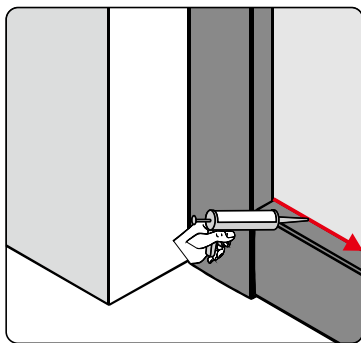

## ■ Installation

Please read these instructions carefully before start of installation.

The wall post has up to 20mm of adjustment for out of true wall situations.

**Ensure that the shower tray is fitted level and that after assembly of enclosure there is a full and continuous bead of sealant between the top of the shower tray and the title joint.**

This product is heavy and will require two people to install.

This product is heavy and will require two people to install.

18

23

This product is heavy and will require two people to install.

This product is heavy and will require two people to install.