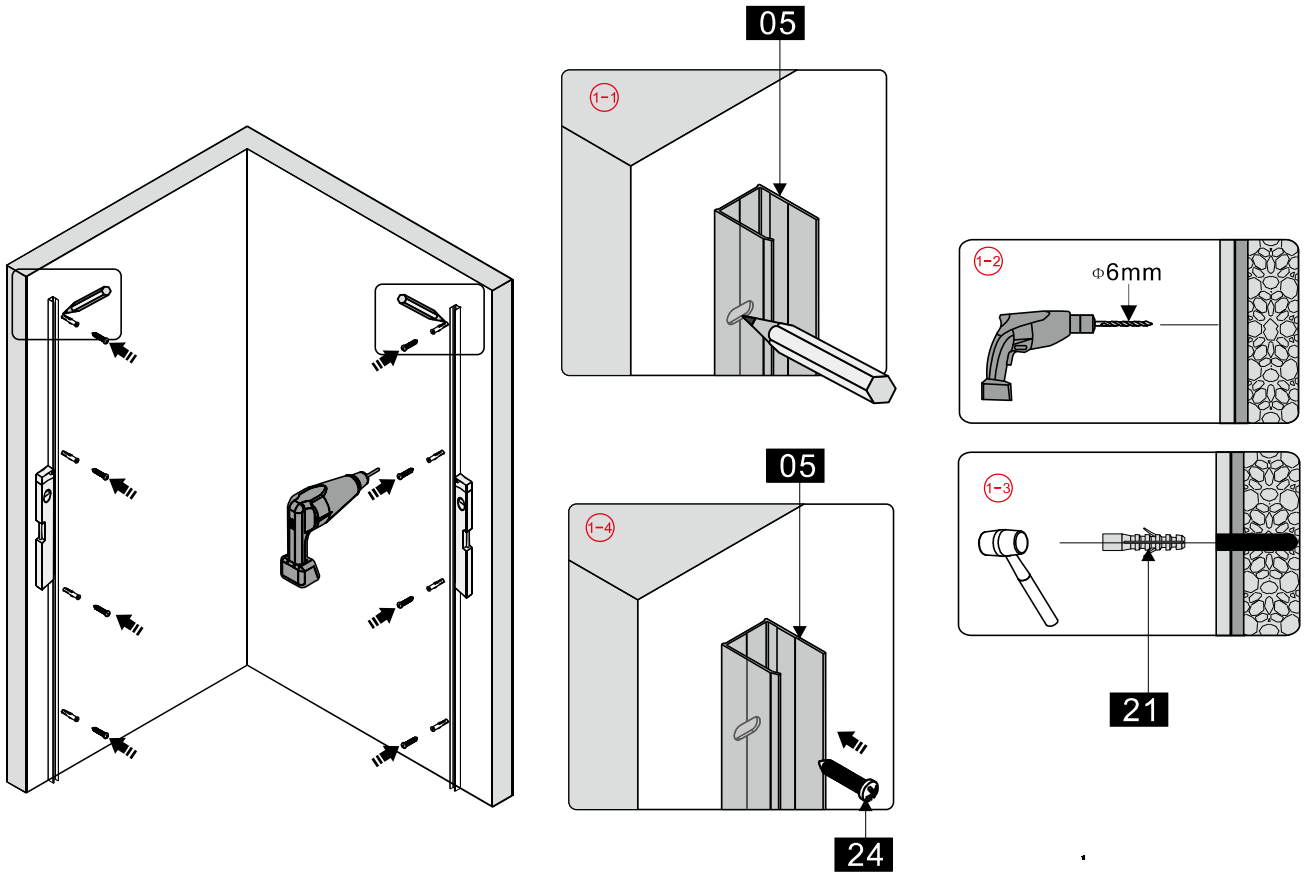

## ■ Installation

Please read these instructions carefully before start of installation.

The wall post has up to 20mm of adjustment for out of true wall situations.

**Ensure that the shower tray is fitted level and that after assembly of enclosure there is a full and continuous bead of sealant between the top of the shower tray and the title joint.**

## ■ Shower Tray Installation

The shower tray must be sited against a structural wall.

Water proof walling or tiling should be fitted so that it sits on the top of the tray rim.

## Tools required

This product is heavy and will require two people to install.

- |      |      |                 |                  |      |      |      |      |      |                |                |      |      |
|------|------|-----------------|------------------|------|------|------|------|------|----------------|----------------|------|------|
| ①x 1 | ②x 2 | ③x 1<br>Φ 2.8mm | ④x 8             | ⑤x 2 | ⑥x 2 | ⑦x 2 | ⑧x 4 | ⑨x 2 | ⑩x 2           | ⑪x 2           | ⑫x 2 | ⑬x 2 |
| ⑭x 1 | ⑮x 4 | ⑯x 4            | ⑰x 8<br>ST3,5X30 | ⑱x 6 | ⑲x 1 | ⑳x 2 | ㉑x 8 | ㉒x 6 | ㉓x 6<br>ST4X10 | ㉔x 8<br>ST4X35 |      |      |

This product is heavy and will require two people to install.

A	SIZE(mm)	B	SIZE(mm)
800	785-800	800	785-800
900	885-900	900	885-900
1000	985-1000	800	785-800
1200	1185-1200	900	885-900

This product is heavy and will require two people to install.