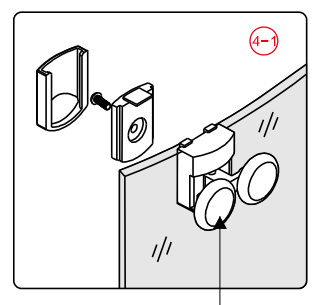

## ■ Installation

Please read these instructions carefully before start of installation.

The wall post has up to 20mm of adjustment for out of true wall situations.

**Ensure that the shower tray is fitted level and that after assembly of enclosure there is a full and continuous bead of sealant between the top of the shower tray and the title joint.**

## Tools required

This product is heavy and will require two people to install.

- |      |      |                 |                  |      |      |      |      |      |                |                |      |      |
|------|------|-----------------|------------------|------|------|------|------|------|----------------|----------------|------|------|
| ①x 1 | ②x 2 | ③x 1<br>Φ 2.8mm | ④x 8             | ⑤x 2 | ⑥x 2 | ⑦x 2 | ⑧x 4 | ⑨x 2 | ⑩x 2           | ⑪x 2           | ⑫x 2 | ⑬x 2 |
| ⑭x 1 | ⑮x 4 | ⑯x 4            | ⑰x 8<br>ST3,5X30 | ⑱x 6 | ⑲x 1 | ⑳x 2 | ㉑x 8 | ㉒x 6 | ㉓x 6<br>ST4X10 | ㉔x 8<br>ST4X35 |      |      |

This product is heavy and will require two people to install.

A	SIZE(mm)	B	SIZE(mm)
800	785-800	800	785-800
900	885-900	900	885-900
1000	985-1000	800	785-800
1200	1185-1200	900	885-900

This product is heavy and will require two people to install.