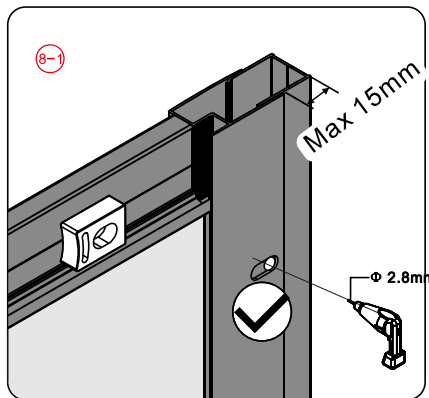

18

23

This product is heavy and will require two people to install.