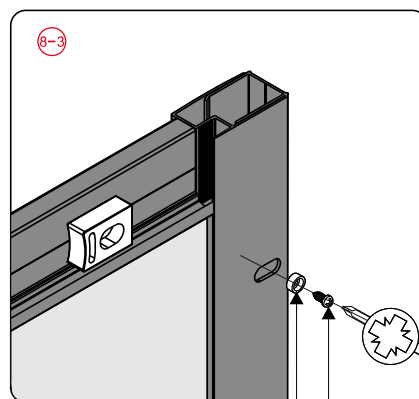

18

23

This product is heavy and will require two people to install.