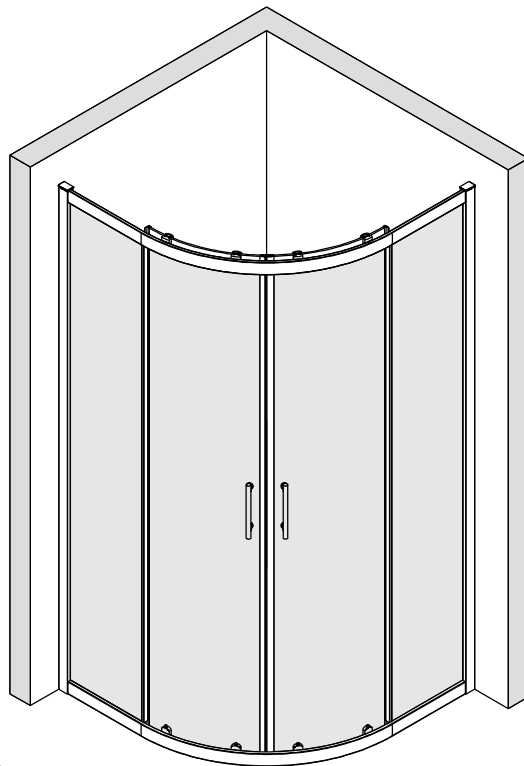

Installation instructions

(ECO-O-RH-2)

(ECO-O-R-2)