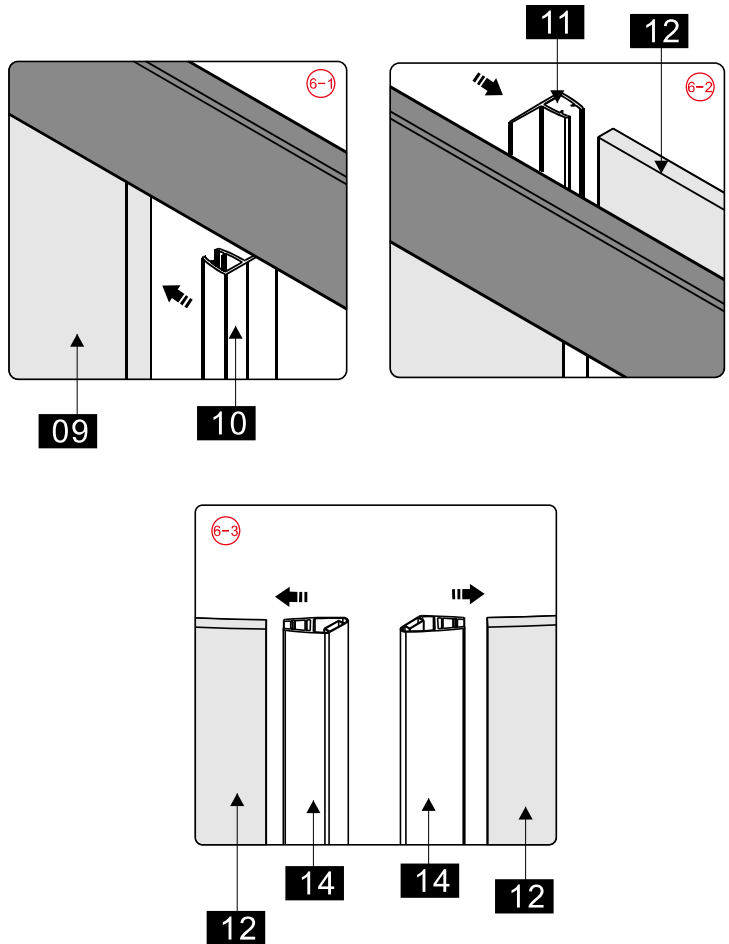

This product is heavy and will require two people to install.