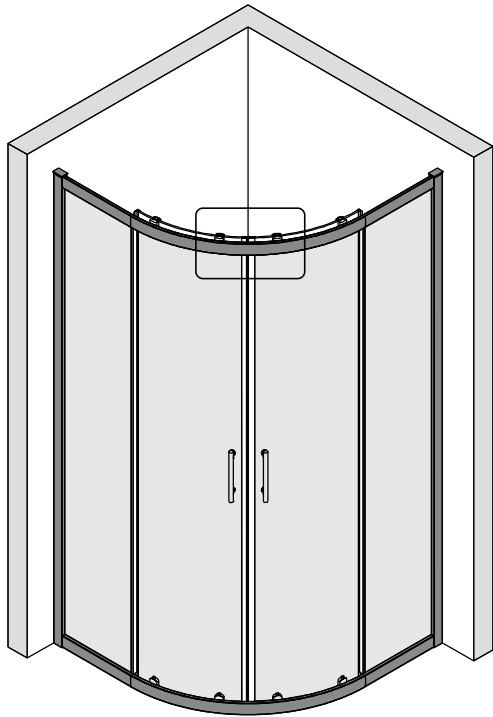

18

23

This product is heavy and will require two people to install.