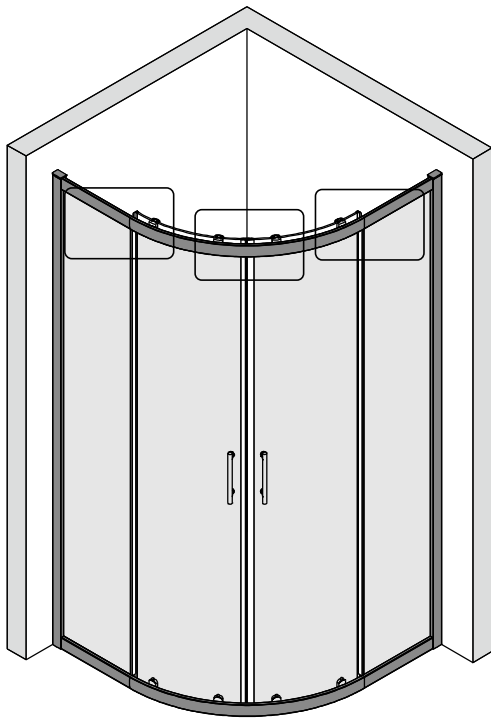

This product is heavy and will require two people to install.