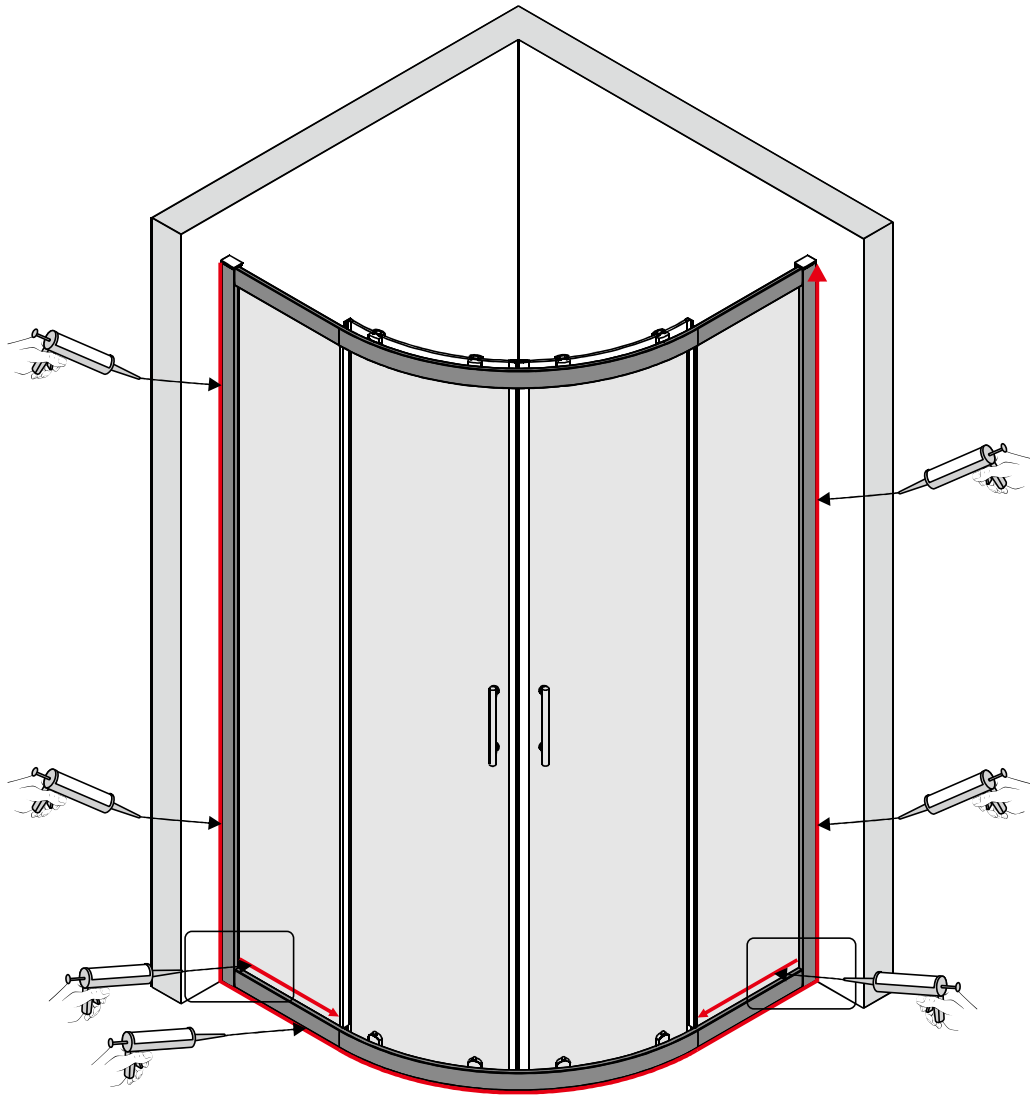

## ■ Installation

Please read these instructions carefully before start of installation.

The wall post has up to 20mm of adjustment for out of true wall situations.

**Ensure that the shower tray is fitted level and that after assembly of enclosure there is a full and continuous bead of sealant between the top of the shower tray and the title joint.**

## ■ Shower Tray Installation

The shower tray must be sited against a structural wall.

Water proof walling or tiling should be fitted so that it sits on the top of the tray rim.

This product is heavy and will require two people to install.

A	SIZE(mm)	B	SIZE(mm)
800	785-800	800	785-800
900	885-900	900	885-900
1000	985-1000	800	785-800
1200	1185-1200	900	885-900

This product is heavy and will require two people to install.

This product is heavy and will require two people to install.

This product is heavy and will require two people to install.

18

23

This product is heavy and will require two people to install.

This product is heavy and will require two people to install.