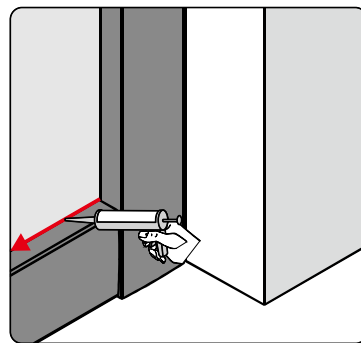

## ■ Installation

Please read these instructions carefully before start of installation.

The wall post has up to 20mm of adjustment for out of true wall situations.

**Ensure that the shower tray is fitted level and that after assembly of enclosure there is a full and continuous bead of sealant between the top of the shower tray and the title joint.**

This product is heavy and will require two people to install.

This product is heavy and will require two people to install.

18

23

This product is heavy and will require two people to install.

This product is heavy and will require two people to install.