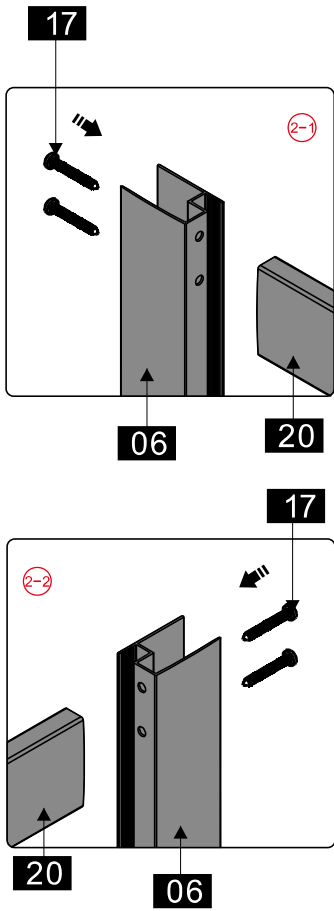

## ■ Installation

Please read these instructions carefully before start of installation.

The wall post has up to 20mm of adjustment for out of true wall situations.

**Ensure that the shower tray is fitted level and that after assembly of enclosure there is a full and continuous bead of sealant between the top of the shower tray and the title joint.**

## ■ Shower Tray Installation

The shower tray must be sited against a structural wall.

Water proof walling or tiling should be fitted so that it sits on the top of the tray rim.

## Tools required

This product is heavy and will require two people to install.

- |      |      |                 |                  |      |      |      |      |      |                |                |      |      |
|------|------|-----------------|------------------|------|------|------|------|------|----------------|----------------|------|------|
| ①x 1 | ②x 2 | ③x 1<br>Φ 2.8mm | ④x 8             | ⑤x 2 | ⑥x 2 | ⑦x 2 | ⑧x 4 | ⑨x 2 | ⑩x 2           | ⑪x 2           | ⑫x 2 | ⑬x 2 |
| ⑭x 1 | ⑮x 4 | ⑯x 4            | ⑰x 8<br>ST3,5X30 | ⑱x 6 | ⑲x 1 | ⑳x 2 | ㉑x 8 | ㉒x 6 | ㉓x 6<br>ST4X10 | ㉔x 8<br>ST4X35 |      |      |

This product is heavy and will require two people to install.

A	SIZE(mm)	B	SIZE(mm)
800	785-800	800	785-800
900	885-900	900	885-900
1000	985-1000	800	785-800
1200	1185-1200	900	885-900

This product is heavy and will require two people to install.