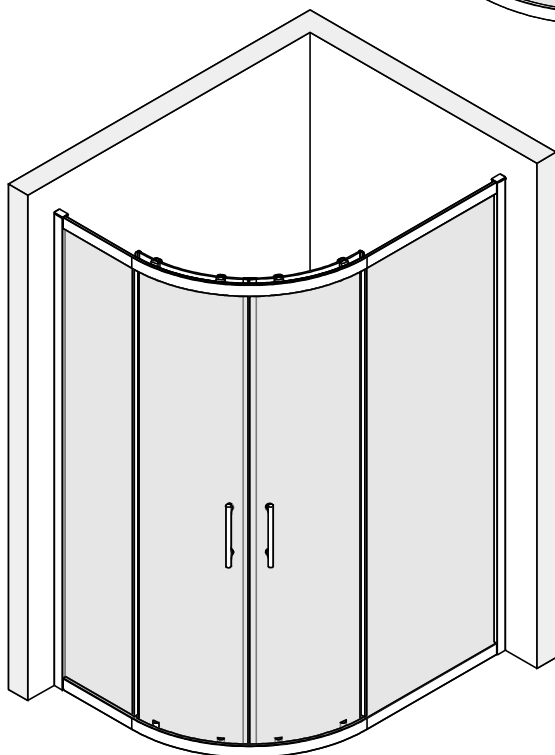

Installation instructions

(ECO-O-RH-2)

(ECO-O-R-2)