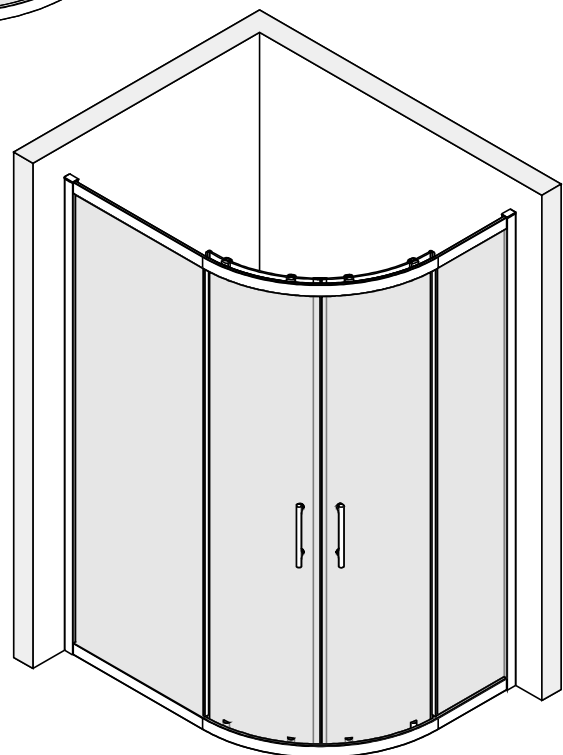

Installation instructions

(ECO-O-RH-2)

(ECO-O-R-2)