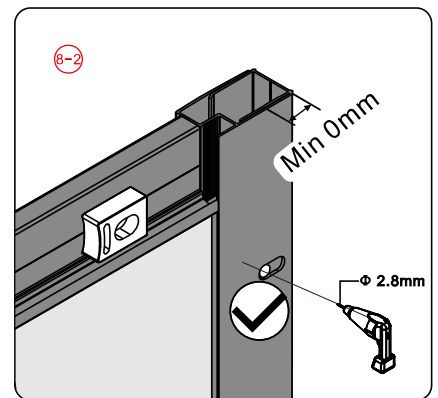

18

23

This product is heavy and will require two people to install.