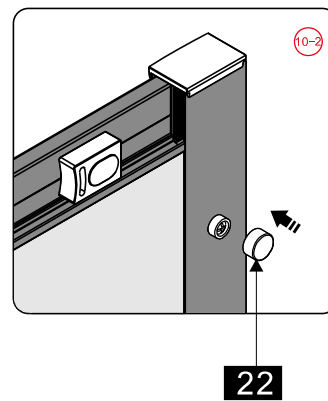

## ■ Installation

Please read these instructions carefully before start of installation.

The wall post has up to 20mm of adjustment for out of true wall situations.

**Ensure that the shower tray is fitted level and that after assembly of enclosure there is a full and continuous bead of sealant between the top of the shower tray and the title joint.**

This product is heavy and will require two people to install.

A	SIZE(mm)	B	SIZE(mm)
800	785-800	800	785-800
900	885-900	900	885-900
1000	985-1000	800	785-800
1200	1185-1200	900	885-900

This product is heavy and will require two people to install.

This product is heavy and will require two people to install.

This product is heavy and will require two people to install.

18

23

This product is heavy and will require two people to install.

This product is heavy and will require two people to install.