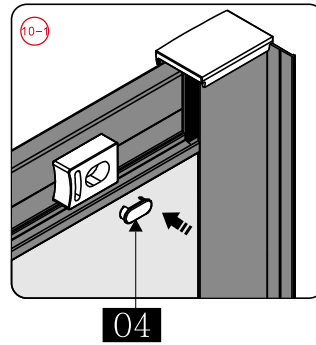

## ■ Installation

Please read these instructions carefully before start of installation.

The wall post has up to 20mm of adjustment for out of true wall situations.

**Ensure that the shower tray is fitted level and that after assembly of enclosure there is a full and continuous bead of sealant between the top of the shower tray and the title joint.**

This product is heavy and will require two people to install.

A	SIZE(mm)	B	SIZE(mm)
800	785-800	800	785-800
900	885-900	900	885-900
1000	985-1000	800	785-800
1200	1185-1200	900	885-900

This product is heavy and will require two people to install.

This product is heavy and will require two people to install.

This product is heavy and will require two people to install.

18

23

This product is heavy and will require two people to install.

This product is heavy and will require two people to install.