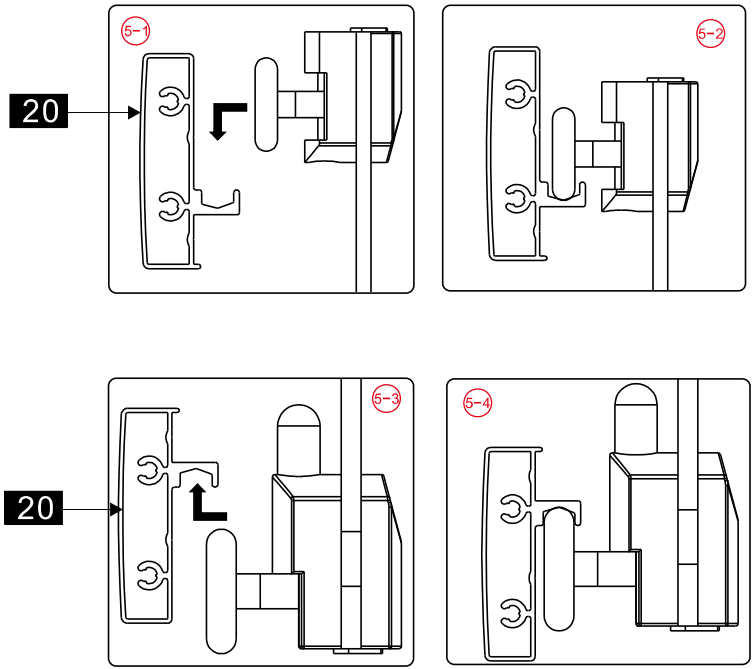

This product is heavy and will require two people to install.