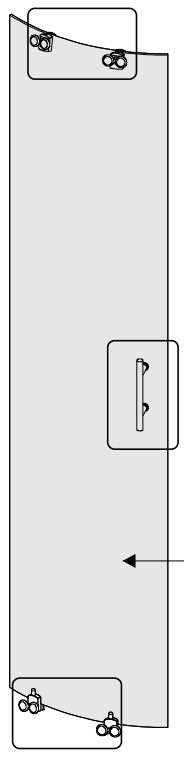

## ■ Installation

Please read these instructions carefully before start of installation.

The wall post has up to 20mm of adjustment for out of true wall situations.

**Ensure that the shower tray is fitted level and that after assembly of enclosure there is a full and continuous bead of sealant between the top of the shower tray and the title joint.**

## ■ Shower Tray Installation

The shower tray must be sited against a structural wall.

Water proof walling or tiling should be fitted so that it sits on the top of the tray rim.

## Tools required

This product is heavy and will require two people to install.

- |      |      |                 |                  |      |      |      |      |      |                |                |      |      |
|------|------|-----------------|------------------|------|------|------|------|------|----------------|----------------|------|------|
| ①x 1 | ②x 2 | ③x 1<br>Φ 2.8mm | ④x 8             | ⑤x 2 | ⑥x 2 | ⑦x 2 | ⑧x 4 | ⑨x 2 | ⑩x 2           | ⑪x 2           | ⑫x 2 | ⑬x 2 |
| ⑭x 1 | ⑮x 4 | ⑯x 4            | ⑰x 8<br>ST3,5X30 | ⑱x 6 | ⑲x 1 | ⑳x 2 | ㉑x 8 | ㉒x 6 | ㉓x 6<br>ST4X10 | ㉔x 8<br>ST4X35 |      |      |

This product is heavy and will require two people to install.

A	SIZE(mm)	B	SIZE(mm)
800	785-800	800	785-800
900	885-900	900	885-900
1000	985-1000	800	785-800
1200	1185-1200	900	885-900

This product is heavy and will require two people to install.