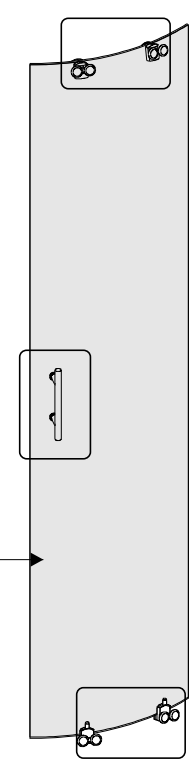

## ■ Installation

Please read these instructions carefully before start of installation.

The wall post has up to 20mm of adjustment for out of true wall situations.

**Ensure that the shower tray is fitted level and that after assembly of enclosure there is a full and continuous bead of sealant between the top of the shower tray and the title joint.**

## ■ Shower Tray Installation

The shower tray must be sited against a structural wall.

Water proof walling or tiling should be fitted so that it sits on the top of the tray rim.

## Tools required

This product is heavy and will require two people to install.

- |      |      |                 |                  |      |      |      |      |      |                |                |      |      |
|------|------|-----------------|------------------|------|------|------|------|------|----------------|----------------|------|------|
| ①x 1 | ②x 2 | ③x 1<br>Φ 2.8mm | ④x 8             | ⑤x 2 | ⑥x 2 | ⑦x 2 | ⑧x 4 | ⑨x 2 | ⑩x 2           | ⑪x 2           | ⑫x 2 | ⑬x 2 |
| ⑭x 1 | ⑮x 4 | ⑯x 4            | ⑰x 8<br>ST3,5X30 | ⑱x 6 | ⑲x 1 | ⑳x 2 | ㉑x 8 | ㉒x 6 | ㉓x 6<br>ST4X10 | ㉔x 8<br>ST4X35 |      |      |

This product is heavy and will require two people to install.

A	SIZE(mm)	B	SIZE(mm)
800	785-800	800	785-800
900	885-900	900	885-900
1000	985-1000	800	785-800
1200	1185-1200	900	885-900

This product is heavy and will require two people to install.