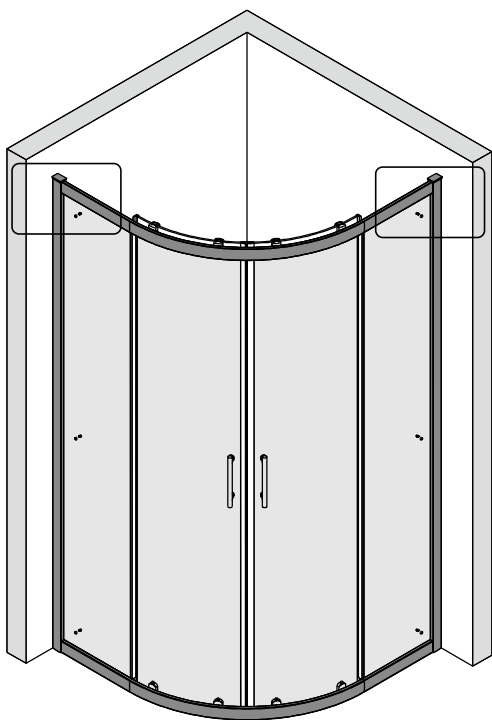

18

23

This product is heavy and will require two people to install.