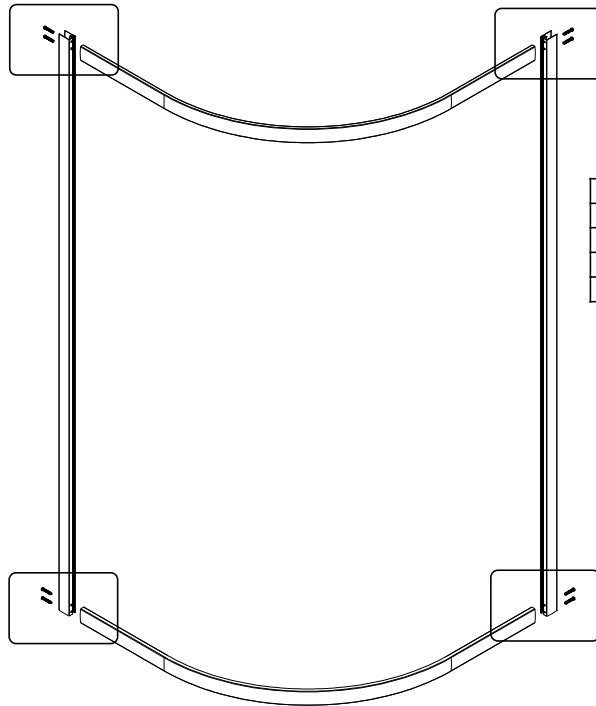

## ■ Installation

Please read these instructions carefully before start of installation.

The wall post has up to 20mm of adjustment for out of true wall situations.

**Ensure that the shower tray is fitted level and that after assembly of enclosure there is a full and continuous bead of sealant between the top of the shower tray and the title joint.**

## ■ Shower Tray Installation

The shower tray must be sited against a structural wall.

Water proof walling or tiling should be fitted so that it sits on the top of the tray rim.

## Tools required

This product is heavy and will require two people to install.

- |      |      |                 |                  |      |      |      |      |      |                |                |      |      |
|------|------|-----------------|------------------|------|------|------|------|------|----------------|----------------|------|------|
| ①x 1 | ②x 2 | ③x 1<br>Φ 2.8mm | ④x 8             | ⑤x 2 | ⑥x 2 | ⑦x 2 | ⑧x 4 | ⑨x 2 | ⑩x 2           | ⑪x 2           | ⑫x 2 | ⑬x 2 |
| ⑭x 1 | ⑮x 4 | ⑯x 4            | ⑰x 8<br>ST3,5X30 | ⑱x 6 | ⑲x 1 | ⑳x 2 | ㉑x 8 | ㉒x 6 | ㉓x 6<br>ST4X10 | ㉔x 8<br>ST4X35 |      |      |

This product is heavy and will require two people to install.

A	SIZE(mm)	B	SIZE(mm)
800	785-800	800	785-800
900	885-900	900	885-900
1000	985-1000	800	785-800
1200	1185-1200	900	885-900

This product is heavy and will require two people to install.