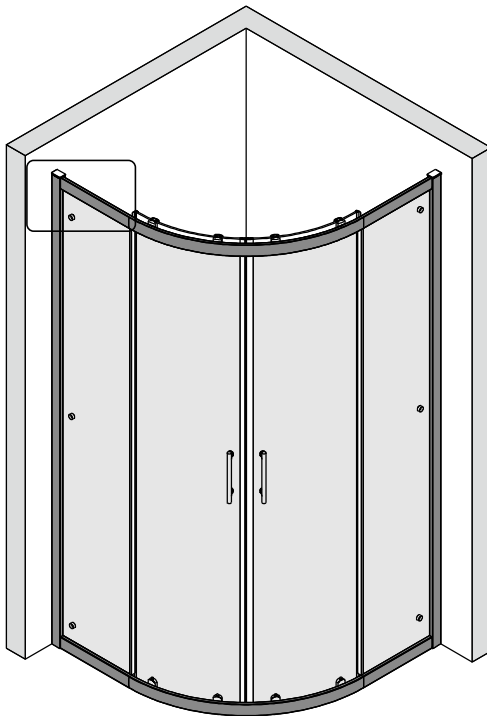

This product is heavy and will require two people to install.