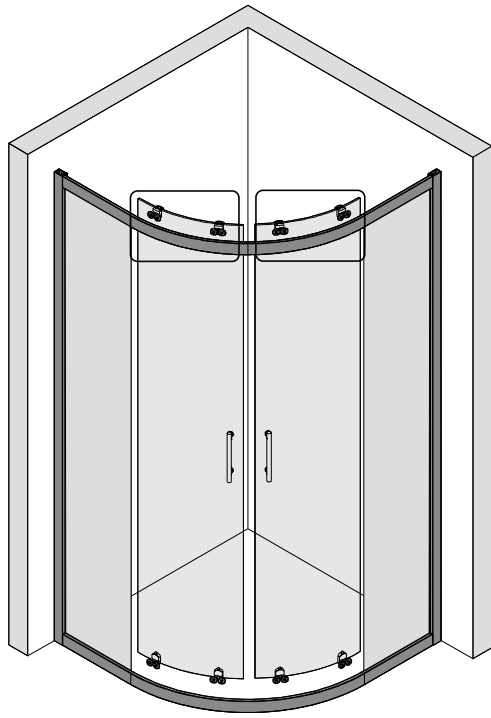

This product is heavy and will require two people to install.