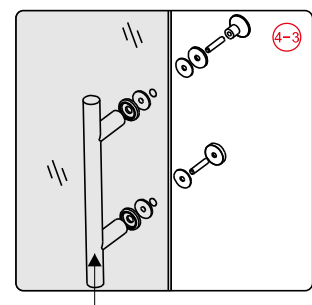

## ■ Installation

Please read these instructions carefully before start of installation.

The wall post has up to 20mm of adjustment for out of true wall situations.

**Ensure that the shower tray is fitted level and that after assembly of enclosure there is a full and continuous bead of sealant between the top of the shower tray and the title joint.**

## Tools required

This product is heavy and will require two people to install.

- |      |      |                 |                  |      |      |      |      |      |                |                |      |      |
|------|------|-----------------|------------------|------|------|------|------|------|----------------|----------------|------|------|
| ①x 1 | ②x 2 | ③x 1<br>Φ 2.8mm | ④x 8             | ⑤x 2 | ⑥x 2 | ⑦x 2 | ⑧x 4 | ⑨x 2 | ⑩x 2           | ⑪x 2           | ⑫x 2 | ⑬x 2 |
| ⑭x 1 | ⑮x 4 | ⑯x 4            | ⑰x 8<br>ST3,5X30 | ⑱x 6 | ⑲x 1 | ⑳x 2 | ㉑x 8 | ㉒x 6 | ㉓x 6<br>ST4X10 | ㉔x 8<br>ST4X35 |      |      |

This product is heavy and will require two people to install.

A	SIZE(mm)	B	SIZE(mm)
800	785-800	800	785-800
900	885-900	900	885-900
1000	985-1000	800	785-800
1200	1185-1200	900	885-900

This product is heavy and will require two people to install.

This product is heavy and will require two people to install.

This product is heavy and will require two people to install.

18

23

This product is heavy and will require two people to install.

This product is heavy and will require two people to install.