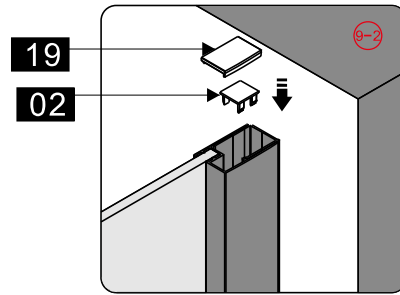

## ■ Installation

Please read these instructions carefully before start of installation.

The wall post has up to 20mm of adjustment for out of true wall situations.

**Ensure that the shower tray is fitted level and that after assembly of enclosure there is a full and continuous bead of sealant between the top of the shower tray and the title joint.**

This product is heavy and will require two people to install.

This product is heavy and will require two people to install.

18

23

This product is heavy and will require two people to install.

This product is heavy and will require two people to install.