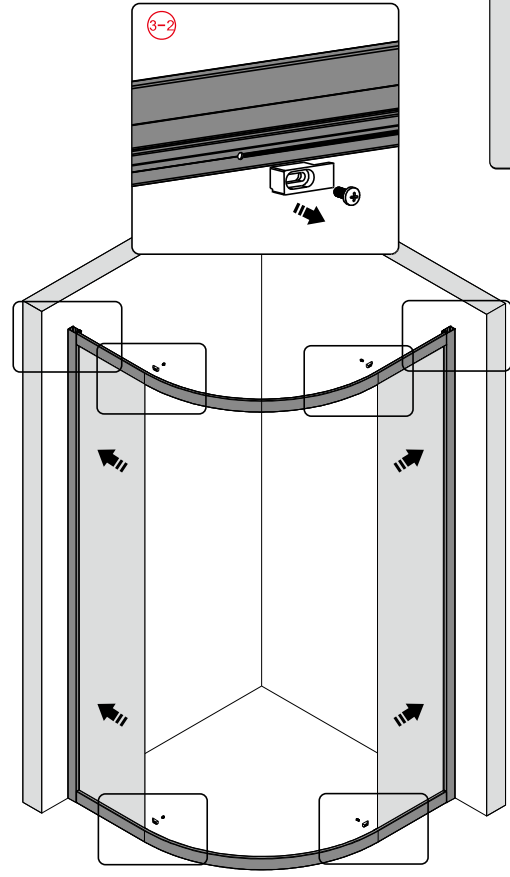

## ■ Installation

Please read these instructions carefully before start of installation.

The wall post has up to 20mm of adjustment for out of true wall situations.

**Ensure that the shower tray is fitted level and that after assembly of enclosure there is a full and continuous bead of sealant between the top of the shower tray and the title joint.**

## ■ Shower Tray Installation

The shower tray must be sited against a structural wall.

Water proof walling or tiling should be fitted so that it sits on the top of the tray rim.

## Tools required

This product is heavy and will require two people to install.

- |      |      |                 |                  |      |      |      |      |      |                |                |      |      |
|------|------|-----------------|------------------|------|------|------|------|------|----------------|----------------|------|------|
| ①x 1 | ②x 2 | ③x 1<br>Φ 2.8mm | ④x 8             | ⑤x 2 | ⑥x 2 | ⑦x 2 | ⑧x 4 | ⑨x 2 | ⑩x 2           | ⑪x 2           | ⑫x 2 | ⑬x 2 |
| ⑭x 1 | ⑮x 4 | ⑯x 4            | ⑰x 8<br>ST3,5X30 | ⑱x 6 | ⑲x 1 | ⑳x 2 | ㉑x 8 | ㉒x 6 | ㉓x 6<br>ST4X10 | ㉔x 8<br>ST4X35 |      |      |

This product is heavy and will require two people to install.

A	SIZE(mm)	B	SIZE(mm)
800	785-800	800	785-800
900	885-900	900	885-900
1000	985-1000	800	785-800
1200	1185-1200	900	885-900

This product is heavy and will require two people to install.