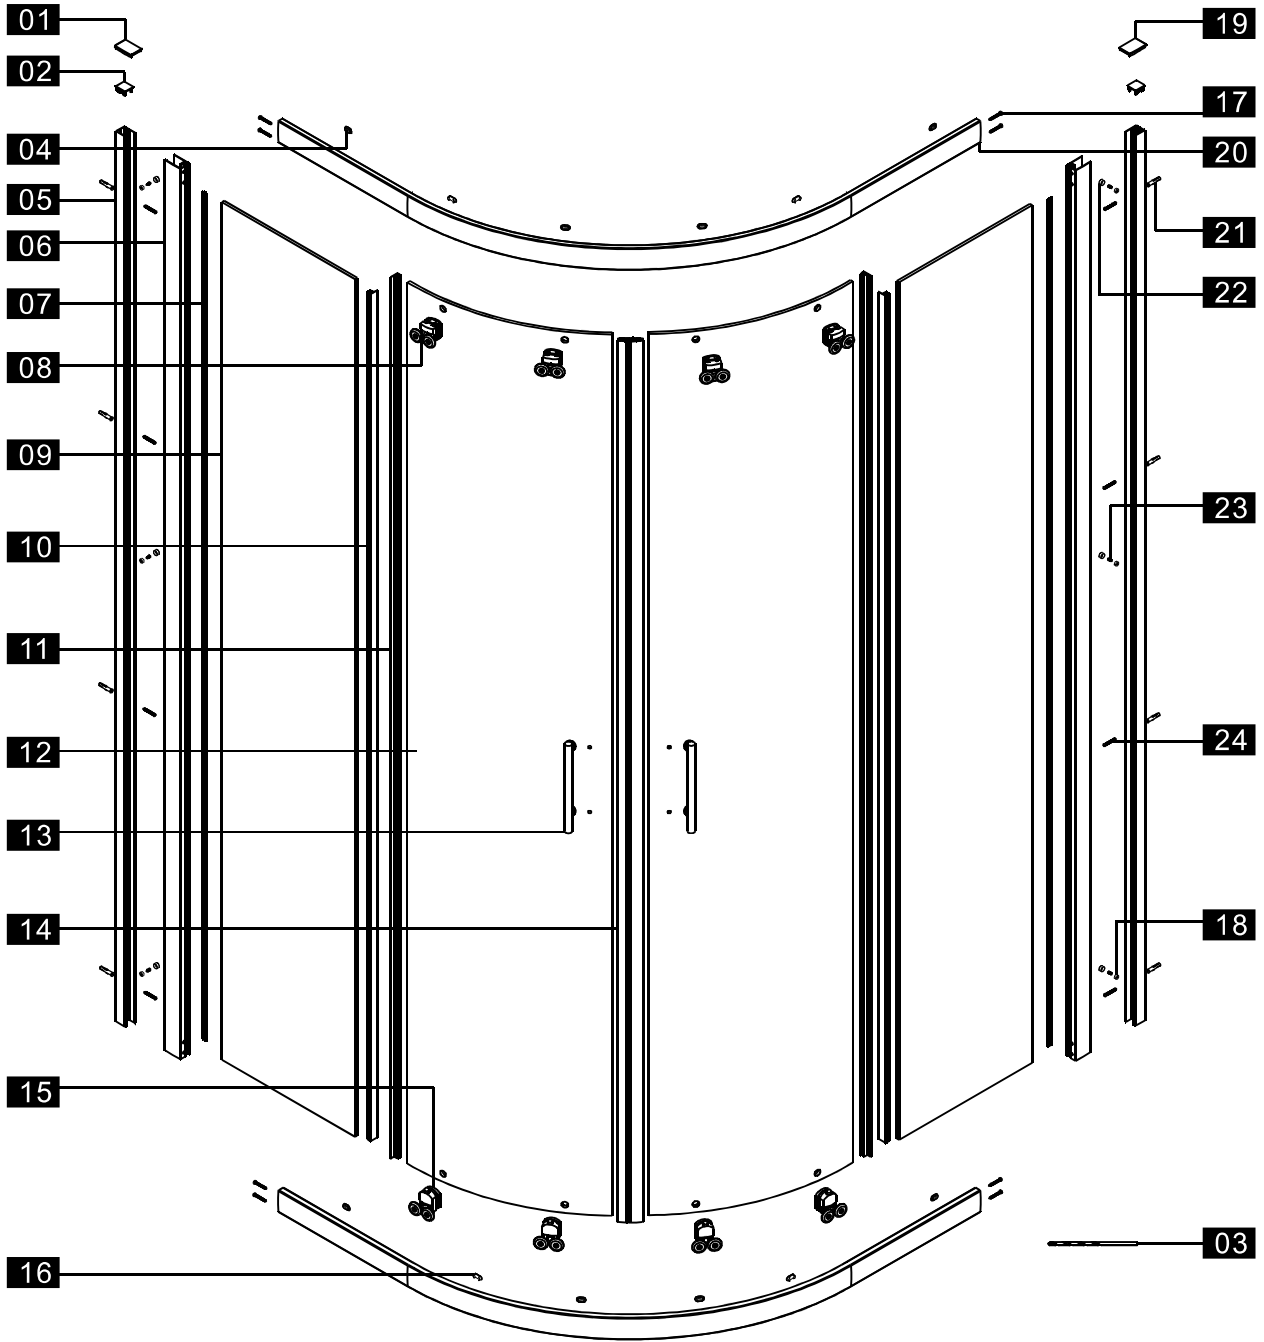

①x 1	②x 2	③x 1 Φ 2.8mm	④x 8	⑤x 2	⑥x 2	⑦x 2	⑧x 4	⑨x 2	⑩x 2	⑪x 2	⑫x 2	⑬x 2
⑭x 1	⑮x 4	⑯x 4	⑰x 8 ST3,5X30	⑱x 6	⑲x 1	⑳x 2	㉑x 8	㉒x 6	㉓x 6 ST4X10	㉔x 8 ST4X35		

This product is heavy and will require two people to install.