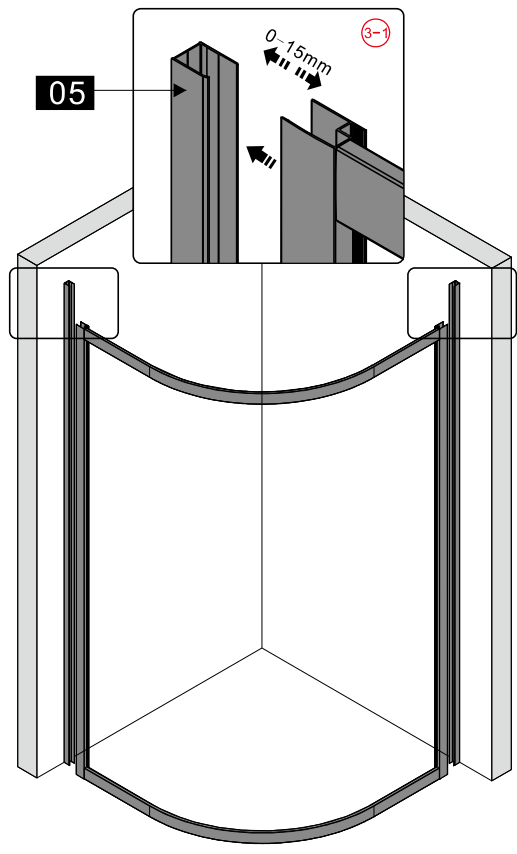

## ■ Installation

Please read these instructions carefully before start of installation.

The wall post has up to 20mm of adjustment for out of true wall situations.

**Ensure that the shower tray is fitted level and that after assembly of enclosure there is a full and continuous bead of sealant between the top of the shower tray and the title joint.**

## ■ Shower Tray Installation

The shower tray must be sited against a structural wall.

Water proof walling or tiling should be fitted so that it sits on the top of the tray rim.

## Tools required

This product is heavy and will require two people to install.

- |      |      |                 |                  |      |      |      |      |      |                |                |      |      |
|------|------|-----------------|------------------|------|------|------|------|------|----------------|----------------|------|------|
| ①x 1 | ②x 2 | ③x 1<br>Φ 2.8mm | ④x 8             | ⑤x 2 | ⑥x 2 | ⑦x 2 | ⑧x 4 | ⑨x 2 | ⑩x 2           | ⑪x 2           | ⑫x 2 | ⑬x 2 |
| ⑭x 1 | ⑮x 4 | ⑯x 4            | ⑰x 8<br>ST3,5X30 | ⑱x 6 | ⑲x 1 | ⑳x 2 | ㉑x 8 | ㉒x 6 | ㉓x 6<br>ST4X10 | ㉔x 8<br>ST4X35 |      |      |

This product is heavy and will require two people to install.

A	SIZE(mm)	B	SIZE(mm)
800	785-800	800	785-800
900	885-900	900	885-900
1000	985-1000	800	785-800
1200	1185-1200	900	885-900

This product is heavy and will require two people to install.