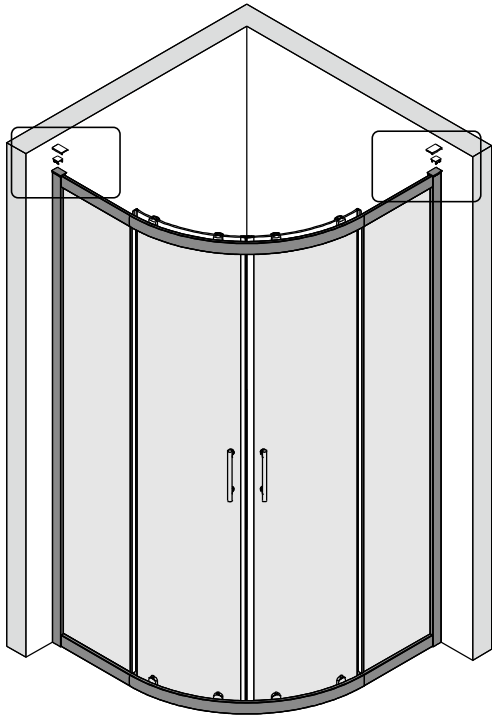

## ■ Installation

Please read these instructions carefully before start of installation.

The wall post has up to 20mm of adjustment for out of true wall situations.

**Ensure that the shower tray is fitted level and that after assembly of enclosure there is a full and continuous bead of sealant between the top of the shower tray and the title joint.**

## ■ Shower Tray Installation

The shower tray must be sited against a structural wall.

Water proof walling or tiling should be fitted so that it sits on the top of the tray rim.

This product is heavy and will require two people to install.

A	SIZE(mm)	B	SIZE(mm)
800	785-800	800	785-800
900	885-900	900	885-900
1000	985-1000	800	785-800
1200	1185-1200	900	885-900

This product is heavy and will require two people to install.

This product is heavy and will require two people to install.

This product is heavy and will require two people to install.

18

23

This product is heavy and will require two people to install.

This product is heavy and will require two people to install.