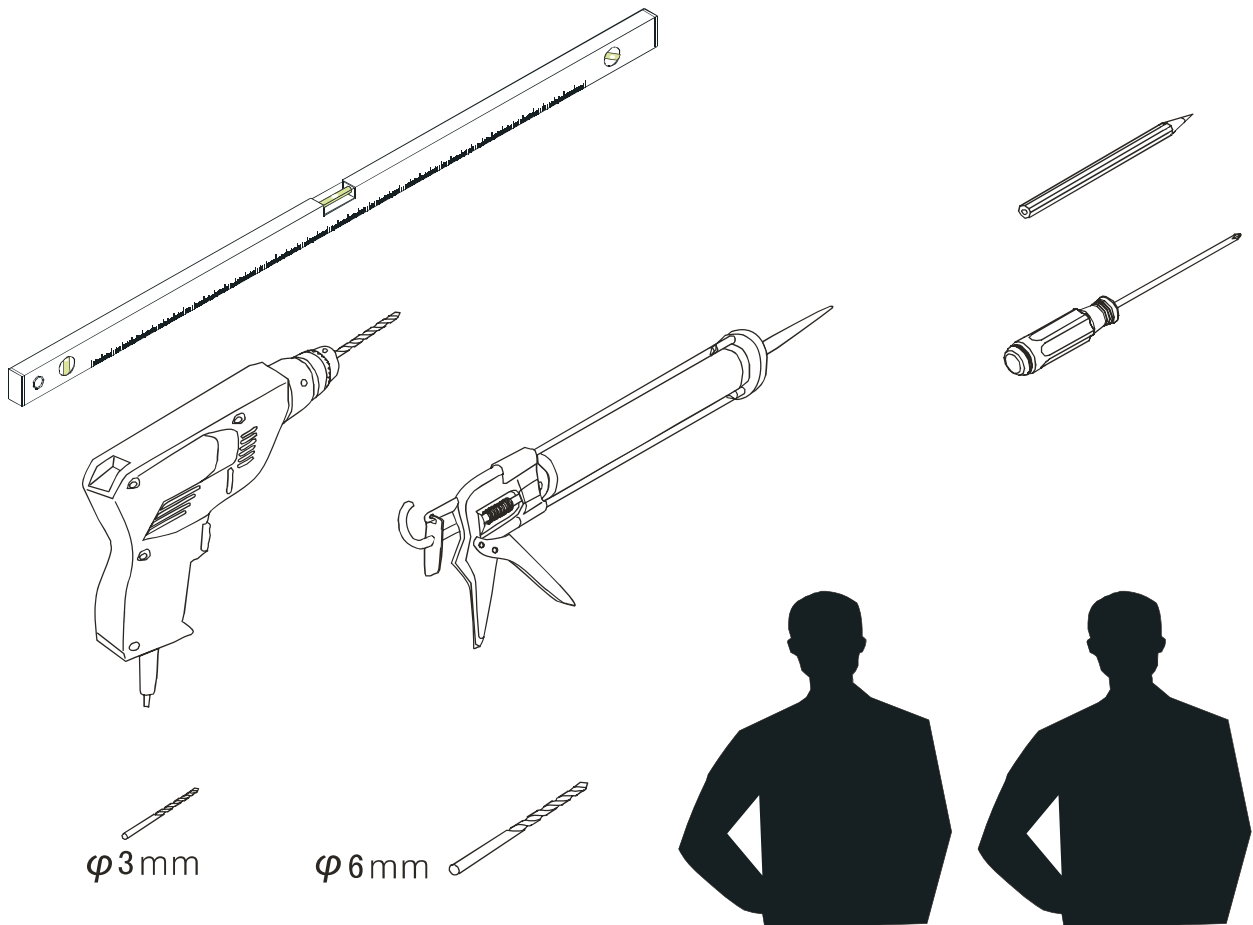

Note: Safety glass can not be re-worked.

■ Installation

Please read these instructions carefully before start of installation.

The wall post has up to 20mm of adjustment for out of true wall situations.

Ensure that the shower tray is fitted level and that after assembly of enclosure there is a full and continuous bead of sealant between the top of the shower tray and the title joint.

Special care should be taken when drilling walls to avoid hidden pipes or electrical cables.

Note: This product is heavy and will require two people to install.

Please remove protective film from aluminium profiles before installation.

■ Shower Tray Installation

The shower tray must be sited against a structural wall.

Water proof walling or tiling should be fitted so that it sits on the top of the tray rim.

■ Aftercare Instructions

After use, your shower should be cleaned with soap and water. This is particularly important in hard water districts where insoluble lime salts may be deposited and allowed to build up. Cleaners of a gritty or abrasive nature should not be used. Care should be taken to avoid contact with strong chemicals such as organic solvents and strippers.

Glass cleaners can be used but with caution, if in doubt contact the supplier of the cleaner in question.

Please keep these instructions for aftercare and customer service details.

Tools required

This product is heavy and will require two people to install.