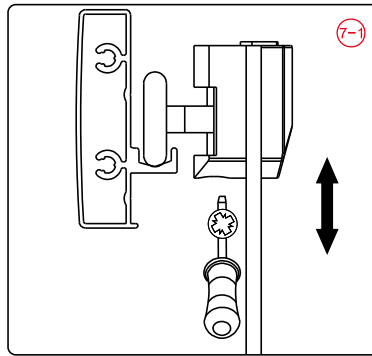

18

23

This product is heavy and will require two people to install.