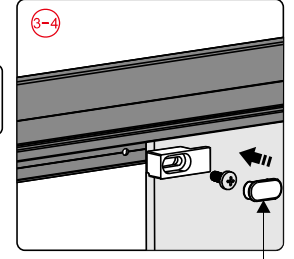

## ■ Installation

Please read these instructions carefully before start of installation.

The wall post has up to 20mm of adjustment for out of true wall situations.

**Ensure that the shower tray is fitted level and that after assembly of enclosure there is a full and continuous bead of sealant between the top of the shower tray and the title joint.**

This product is heavy and will require two people to install.

A	SIZE(mm)	B	SIZE(mm)
800	785-800	800	785-800
900	885-900	900	885-900
1000	985-1000	800	785-800
1200	1185-1200	900	885-900

This product is heavy and will require two people to install.