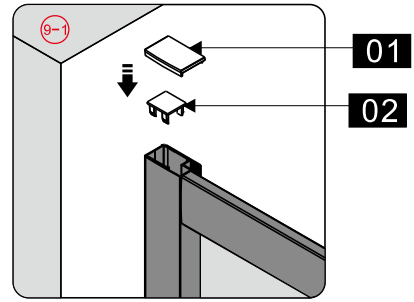

## ■ Installation

Please read these instructions carefully before start of installation.

The wall post has up to 20mm of adjustment for out of true wall situations.

**Ensure that the shower tray is fitted level and that after assembly of enclosure there is a full and continuous bead of sealant between the top of the shower tray and the title joint.**

This product is heavy and will require two people to install.

This product is heavy and will require two people to install.

18

23

This product is heavy and will require two people to install.

This product is heavy and will require two people to install.