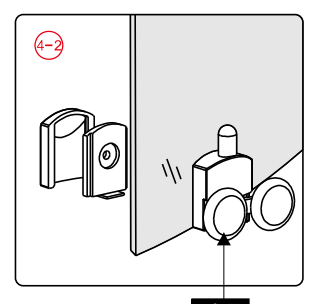

## ■ Installation

Please read these instructions carefully before start of installation.

The wall post has up to 20mm of adjustment for out of true wall situations.

**Ensure that the shower tray is fitted level and that after assembly of enclosure there is a full and continuous bead of sealant between the top of the shower tray and the title joint.**

## Tools required

This product is heavy and will require two people to install.

- |      |      |                 |                  |      |      |      |      |      |                |                |      |      |
|------|------|-----------------|------------------|------|------|------|------|------|----------------|----------------|------|------|
| ①x 1 | ②x 2 | ③x 1<br>Φ 2.8mm | ④x 8             | ⑤x 2 | ⑥x 2 | ⑦x 2 | ⑧x 4 | ⑨x 2 | ⑩x 2           | ⑪x 2           | ⑫x 2 | ⑬x 2 |
| ⑭x 1 | ⑮x 4 | ⑯x 4            | ⑰x 8<br>ST3,5X30 | ⑱x 6 | ⑲x 1 | ⑳x 2 | ㉑x 8 | ㉒x 6 | ㉓x 6<br>ST4X10 | ㉔x 8<br>ST4X35 |      |      |

This product is heavy and will require two people to install.

A	SIZE(mm)	B	SIZE(mm)
800	785-800	800	785-800
900	885-900	900	885-900
1000	985-1000	800	785-800
1200	1185-1200	900	885-900

This product is heavy and will require two people to install.